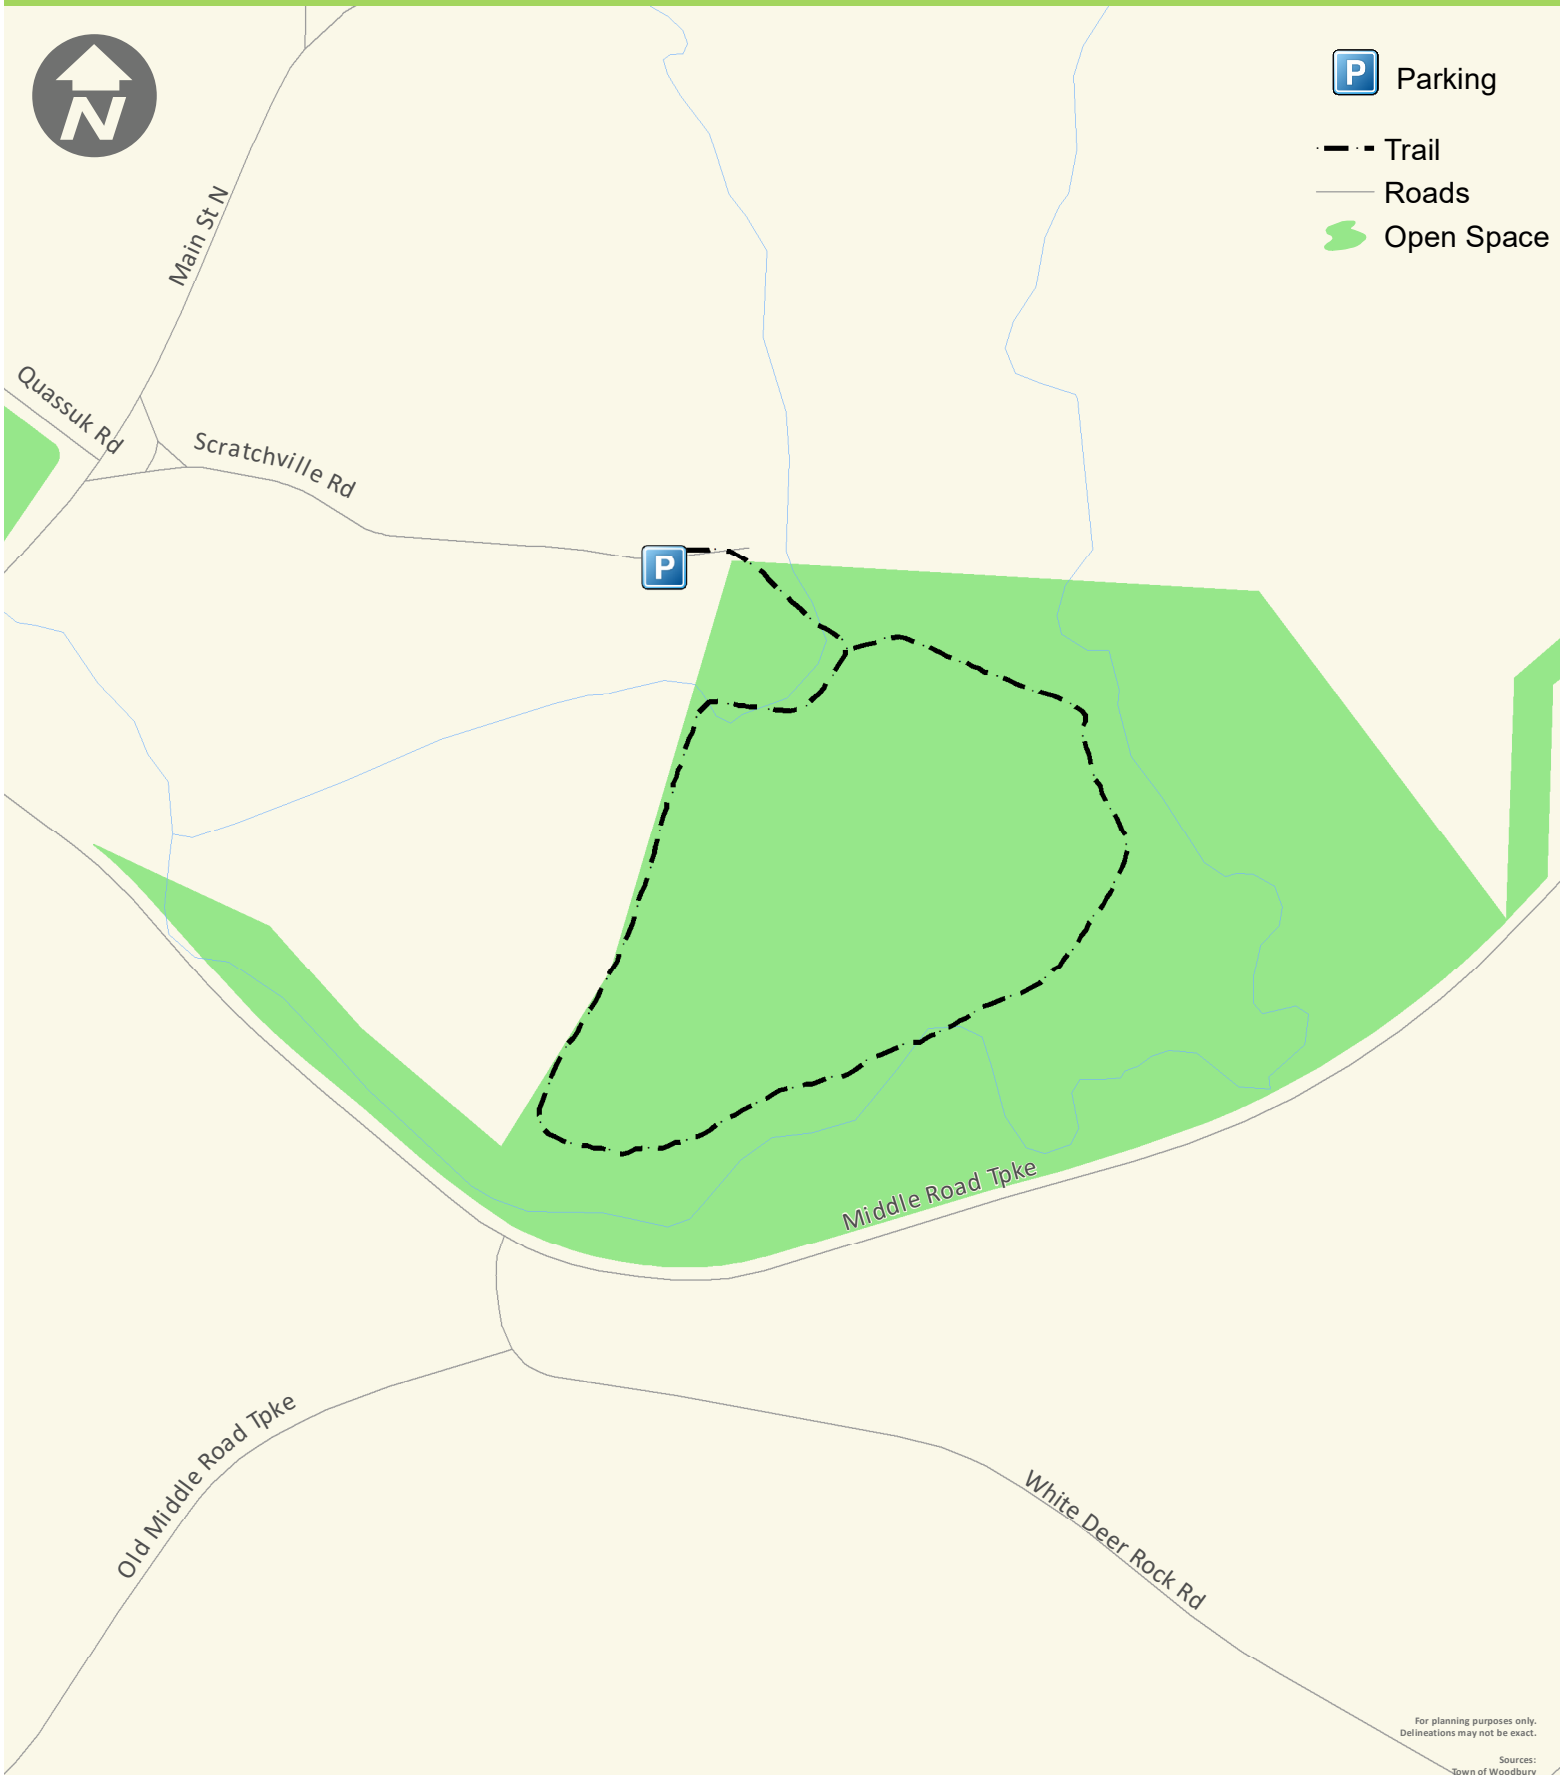

Strong Preserve Trail Map

Parking

Trail

Roads

Open Space

Sources:
Town of Woodbury
CT 911 Roads: CTDPS/TeleAtlas

Revised: 7/6/2020